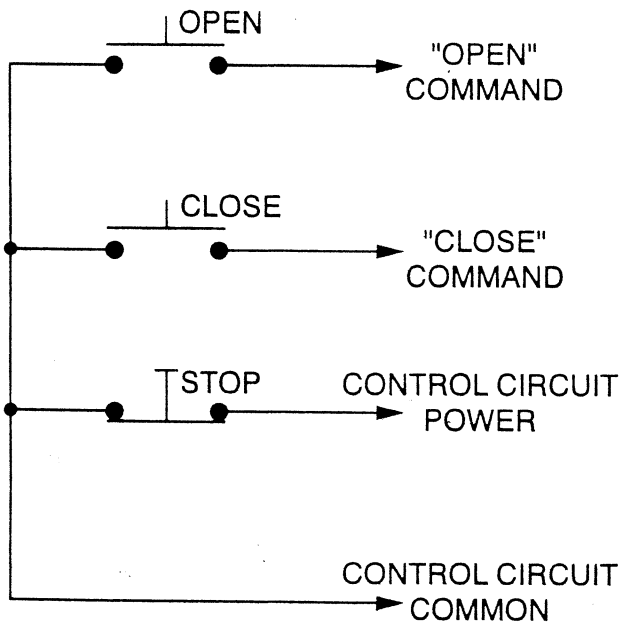

WIRING:

PBS-3 CONTROL STATION

FULLY GUARDED NEMA 1 SURFACE MOUNT
THREE BUTTON CONTROL (OPEN-CLOSE-STOP)
IN METAL ENCLOSURE

Button: 5 amp @ 120 VAC
250 VAC Max General Purpose
Open: Normally Open
Close: Normally Open
Stop: Normally Closed